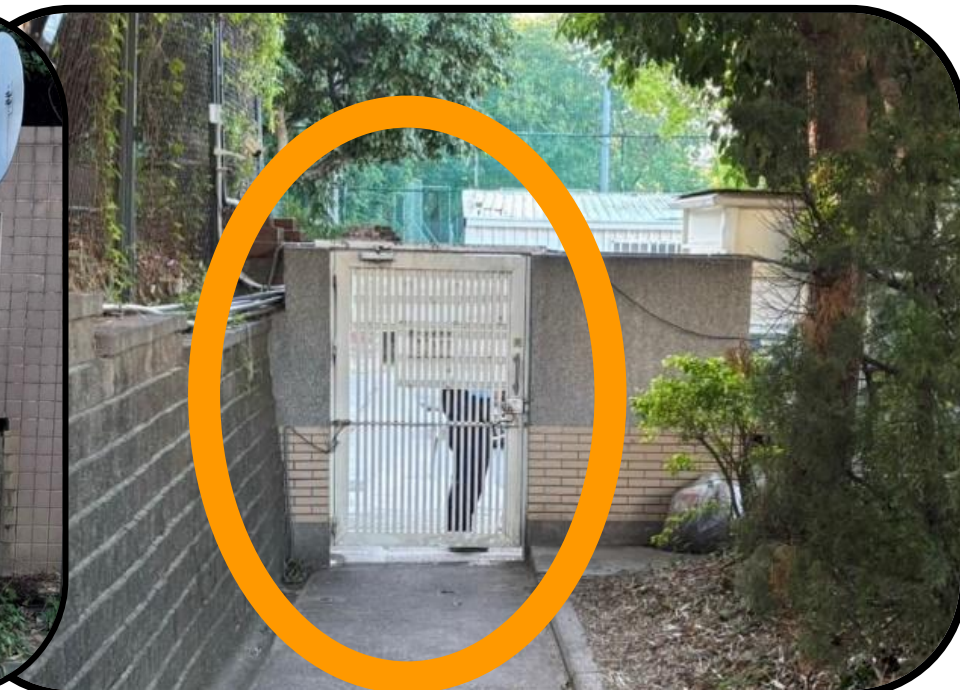

* 本校白門自113年12月1日起，每日中午12:00-12:30期間，將上鎖管制，不開放人員進出。

* **The White Gate will be locked between 12:00-12:30. It starts from Dec. 1st, 2024.**

- * 本校白門出入口於上/放學期間，請勿停車。
- * No parking in the front of the white gate during drop-off and pick-up times.

* 請向前(往靜心湖方向)約20公尺處靠圍牆邊停車

* Please park about 20 meters ahead (the direction to Jinshin Lake). Park next to the wall.

- * 本校停車場出入口(網狀線車道中間), 將於113年12月1日起, 每日放學期間擺放三角錐及連桿, 禁止車輛迴轉。
- * **Starting from December 1, 2024, cones and barrier poles will be placed at the entrance/exit of the school's parking lot (in the middle of the crosshatched lane) during dismissal time every day. No U-turns during dismissal time.**